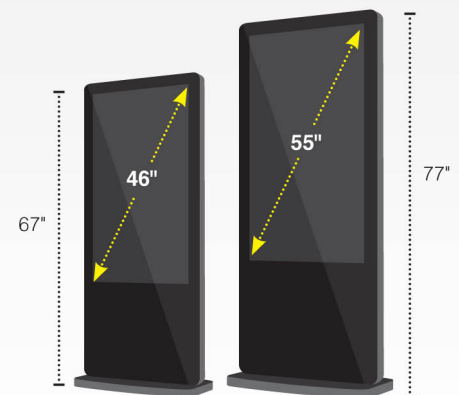

The H1 and H2 come in two standard sizes
Screen size measured diagonally